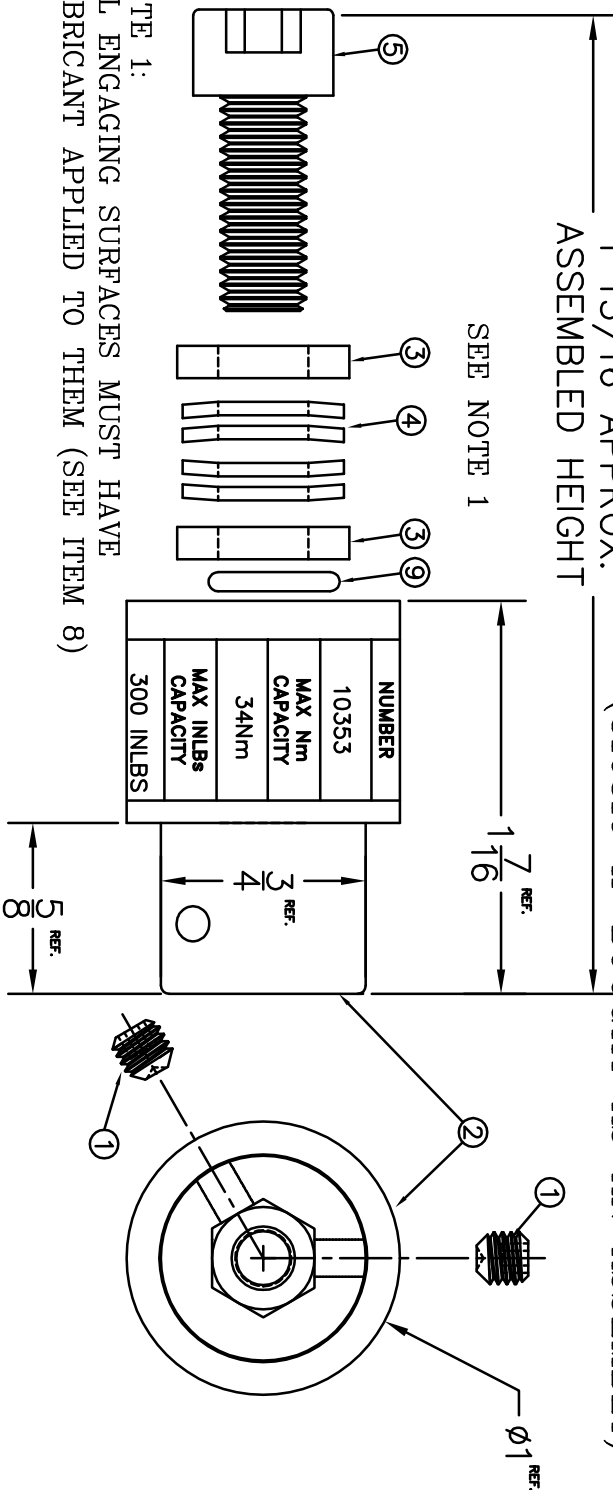

BUY KIT 816041

9	1	10	891106	O-RING, 11/32 OD, 7/32 ID, 1/16
7	1	1	891041	POWER BIT, 6mm HEX, 1/4"[6.35] HEX SHANK
6	1	3	891029	BUSHING, .332 ID x .645 OD x 3/8
5	1	9	890858	SCREW, M8x 20mm, SOCKET HEAD CAP 6mm FEMALE HEX
4	4	12	891027	BELLEVILLE, DISC SPRING, M8
3	2	6	891028	WASHER, METRIC, M8, THICK
ITEM	QTY REQ'D	MULTI PAK QTY	PART NO.	DESCRIPTION

RUNDOWN FIXTURE 3001 ASSEMBLY
(816319 IF BOUGHT AS AN ASSEMBLY)

1 15/16 APPROX.
ASSEMBLED HEIGHT

SEE NOTE 1

BUY BY ITEM		DESCRIPTION	
8	1	1	816034 MULTI PAK, MOLY GREASE, 1 POUND CAN
2	1	1	816319 MULTI PAK, WELDMENT, RUNDOWN 34 Nm FIXTURE, 3/8 [9.525] FEMALE HEX
1	2	10	816320 MULTI PAK, SCREW, 10-32, SET
ITEM	QTY REQ'D	MULTI PAK QTY	PART NO.

PART DESCRIPTION
RUNDOWN FIXTURE 3001
(34Nm), 3/8 FEMALE HEX

DIAGRAM NO. & REV.
10353-E